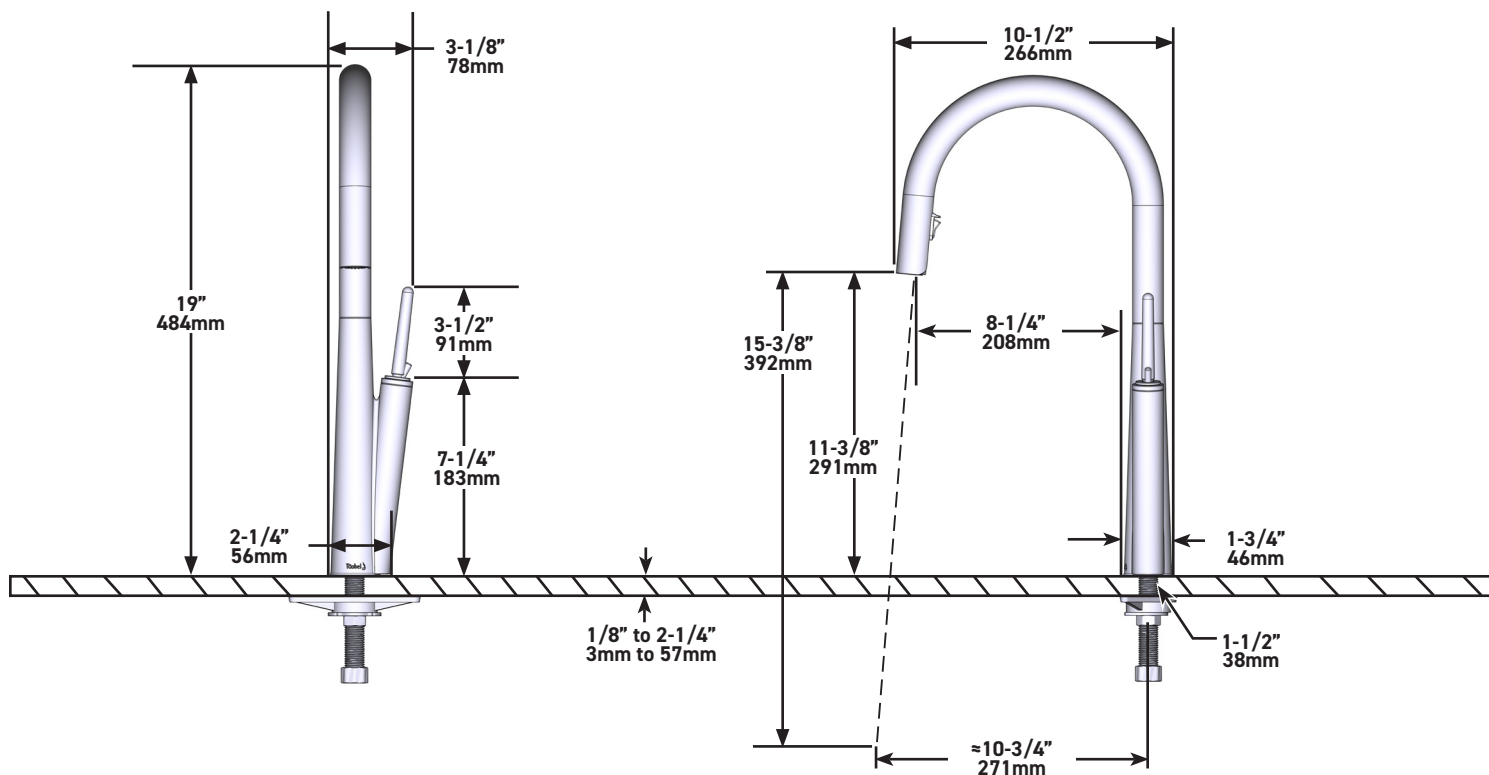

+44 (0)1952 221 100

www.riobel.design

A DISTINCTIVE MEMBER OF THE HOUSE OF ROHL