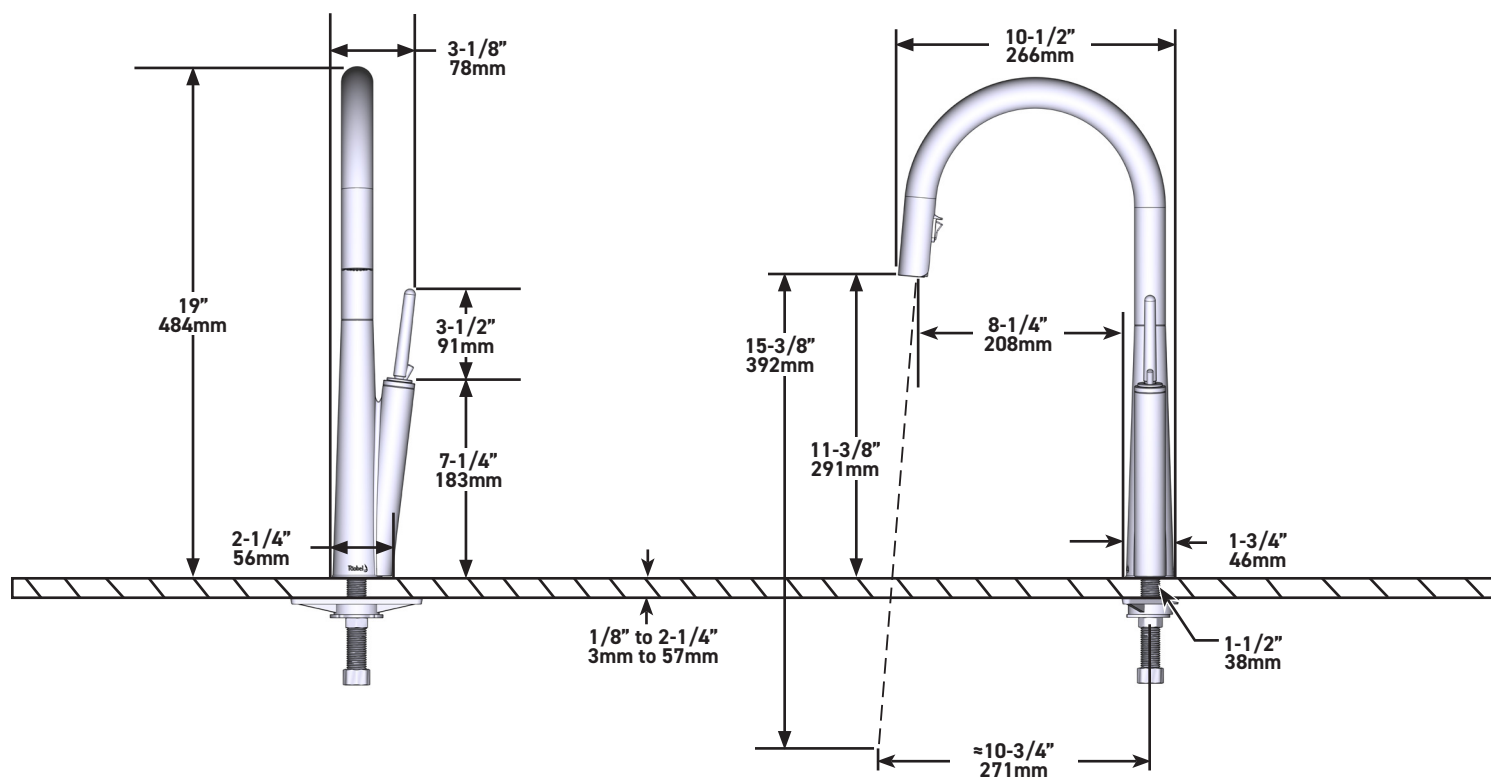

+44 (0)1952 221 100
www.riobel.design

A DISTINCTIVE MEMBER OF THE HOUSE OF ROHL