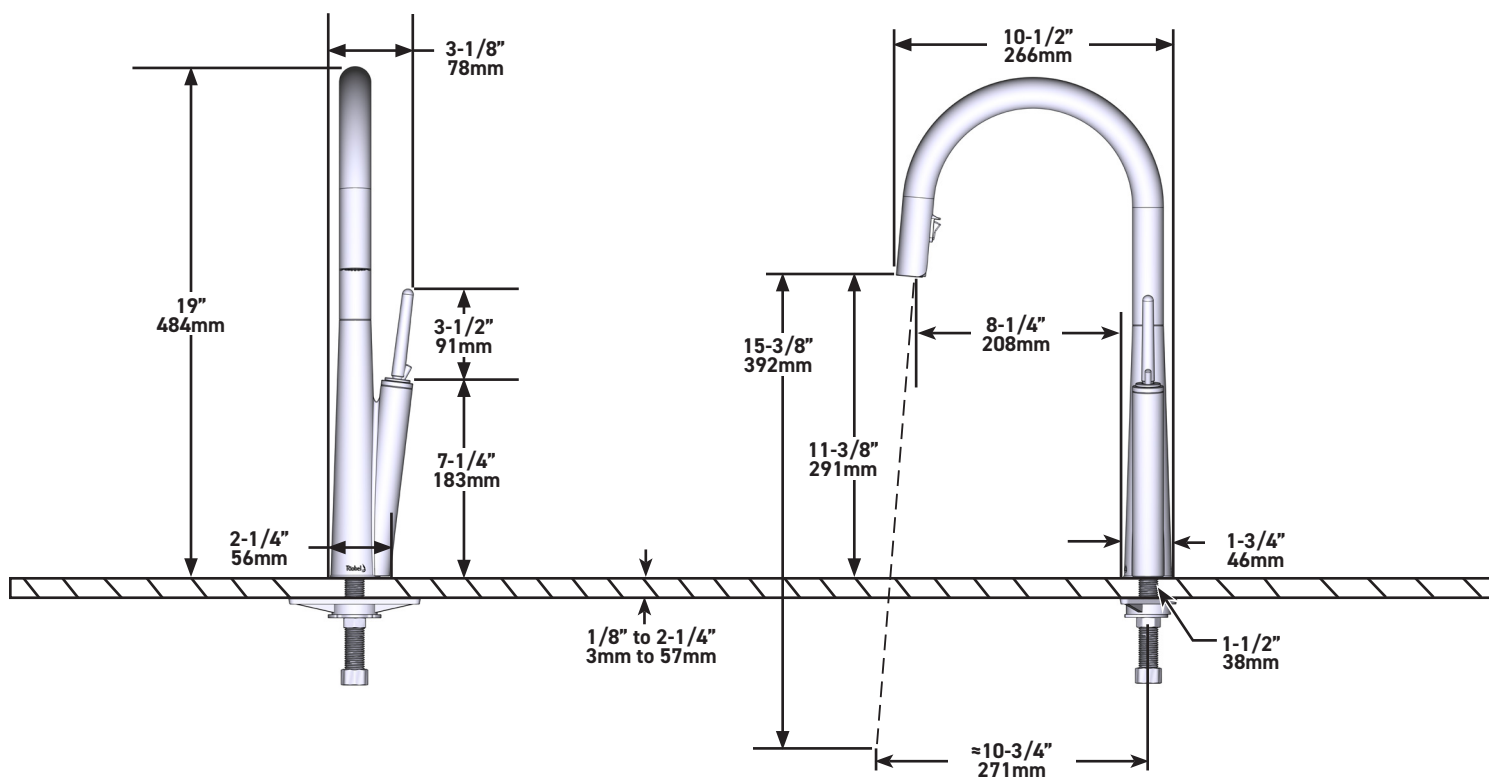

+44 (0)1952 221 100
www.riobel.design

A DISTINCTIVE MEMBER OF THE HOUSE OF ROHL