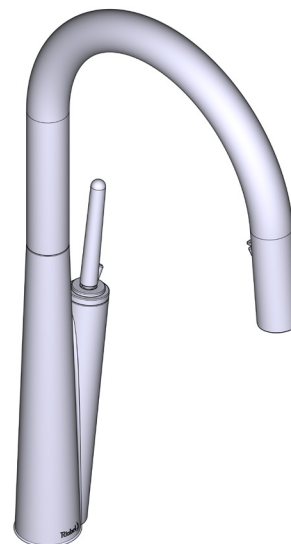

SPECIFICATIONS

DESCRIPTION

- G1/2" connection flexes
- Supplied with G3/8" adaptor
- Ceramic cartridge
- Silent braided nylon hose
- 2 jet boomerang hand spray system with integrated swivel

FLOW

- 6.2 L/min, 60psi, 4 bar

WARRANTY

- www.riobel.design

Solstice Kitchen Tap with Spray

MODELS: SC101-EM