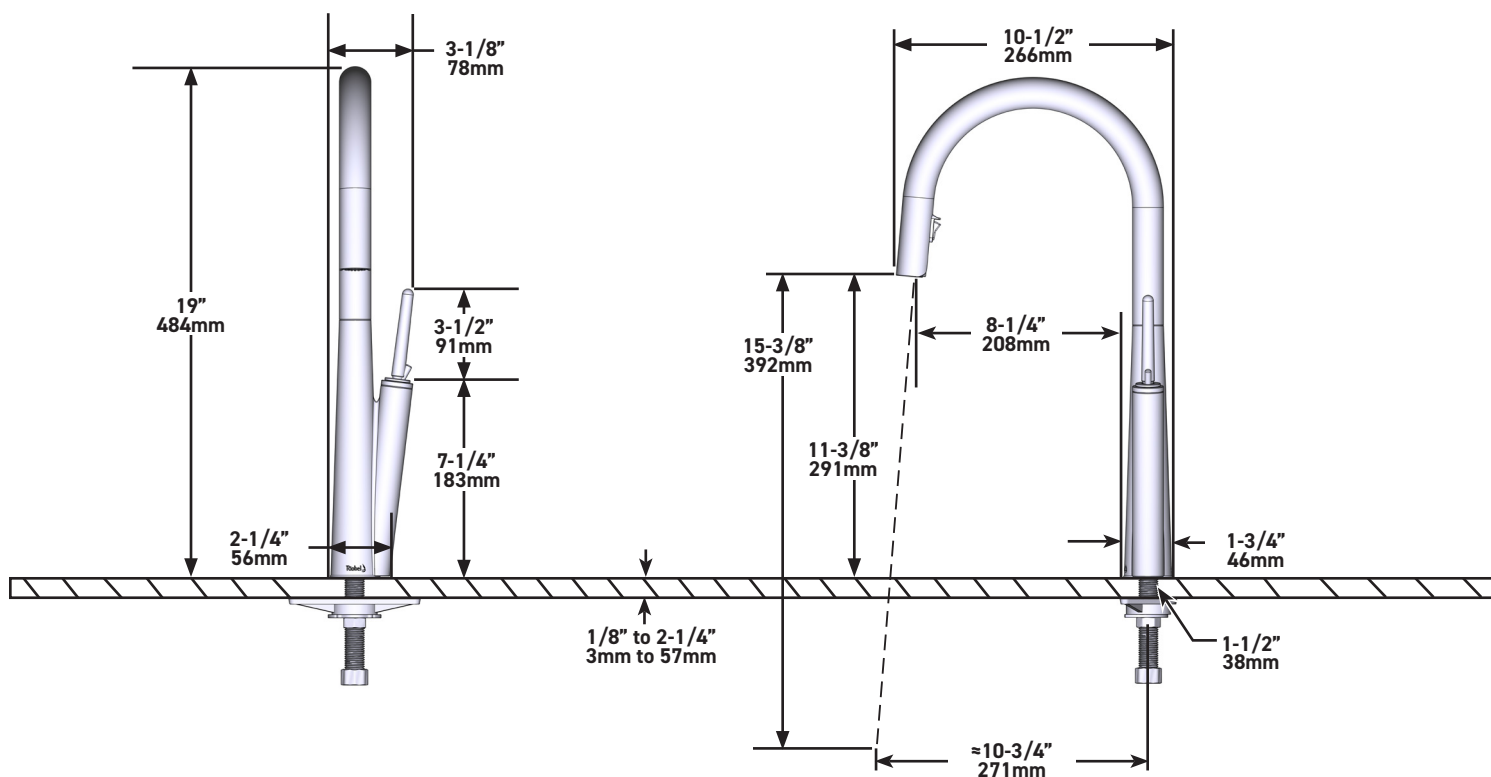

+44 (0)1952 221 100
www.riobel.design

A DISTINCTIVE MEMBER OF THE HOUSE OF ROHL