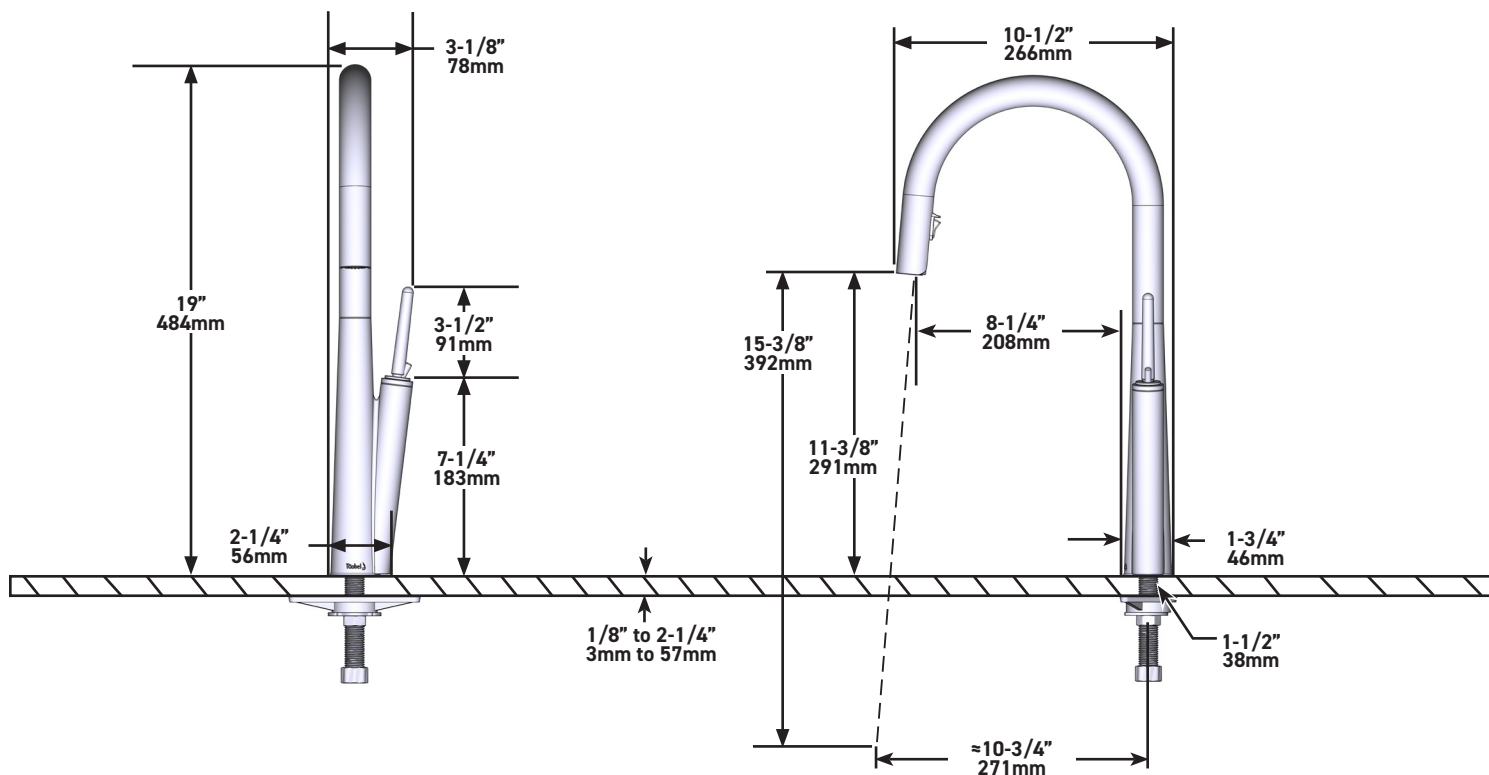

+44 (0)1952 221 100
www.riobel.design

A DISTINCTIVE MEMBER OF THE HOUSE OF ROHL